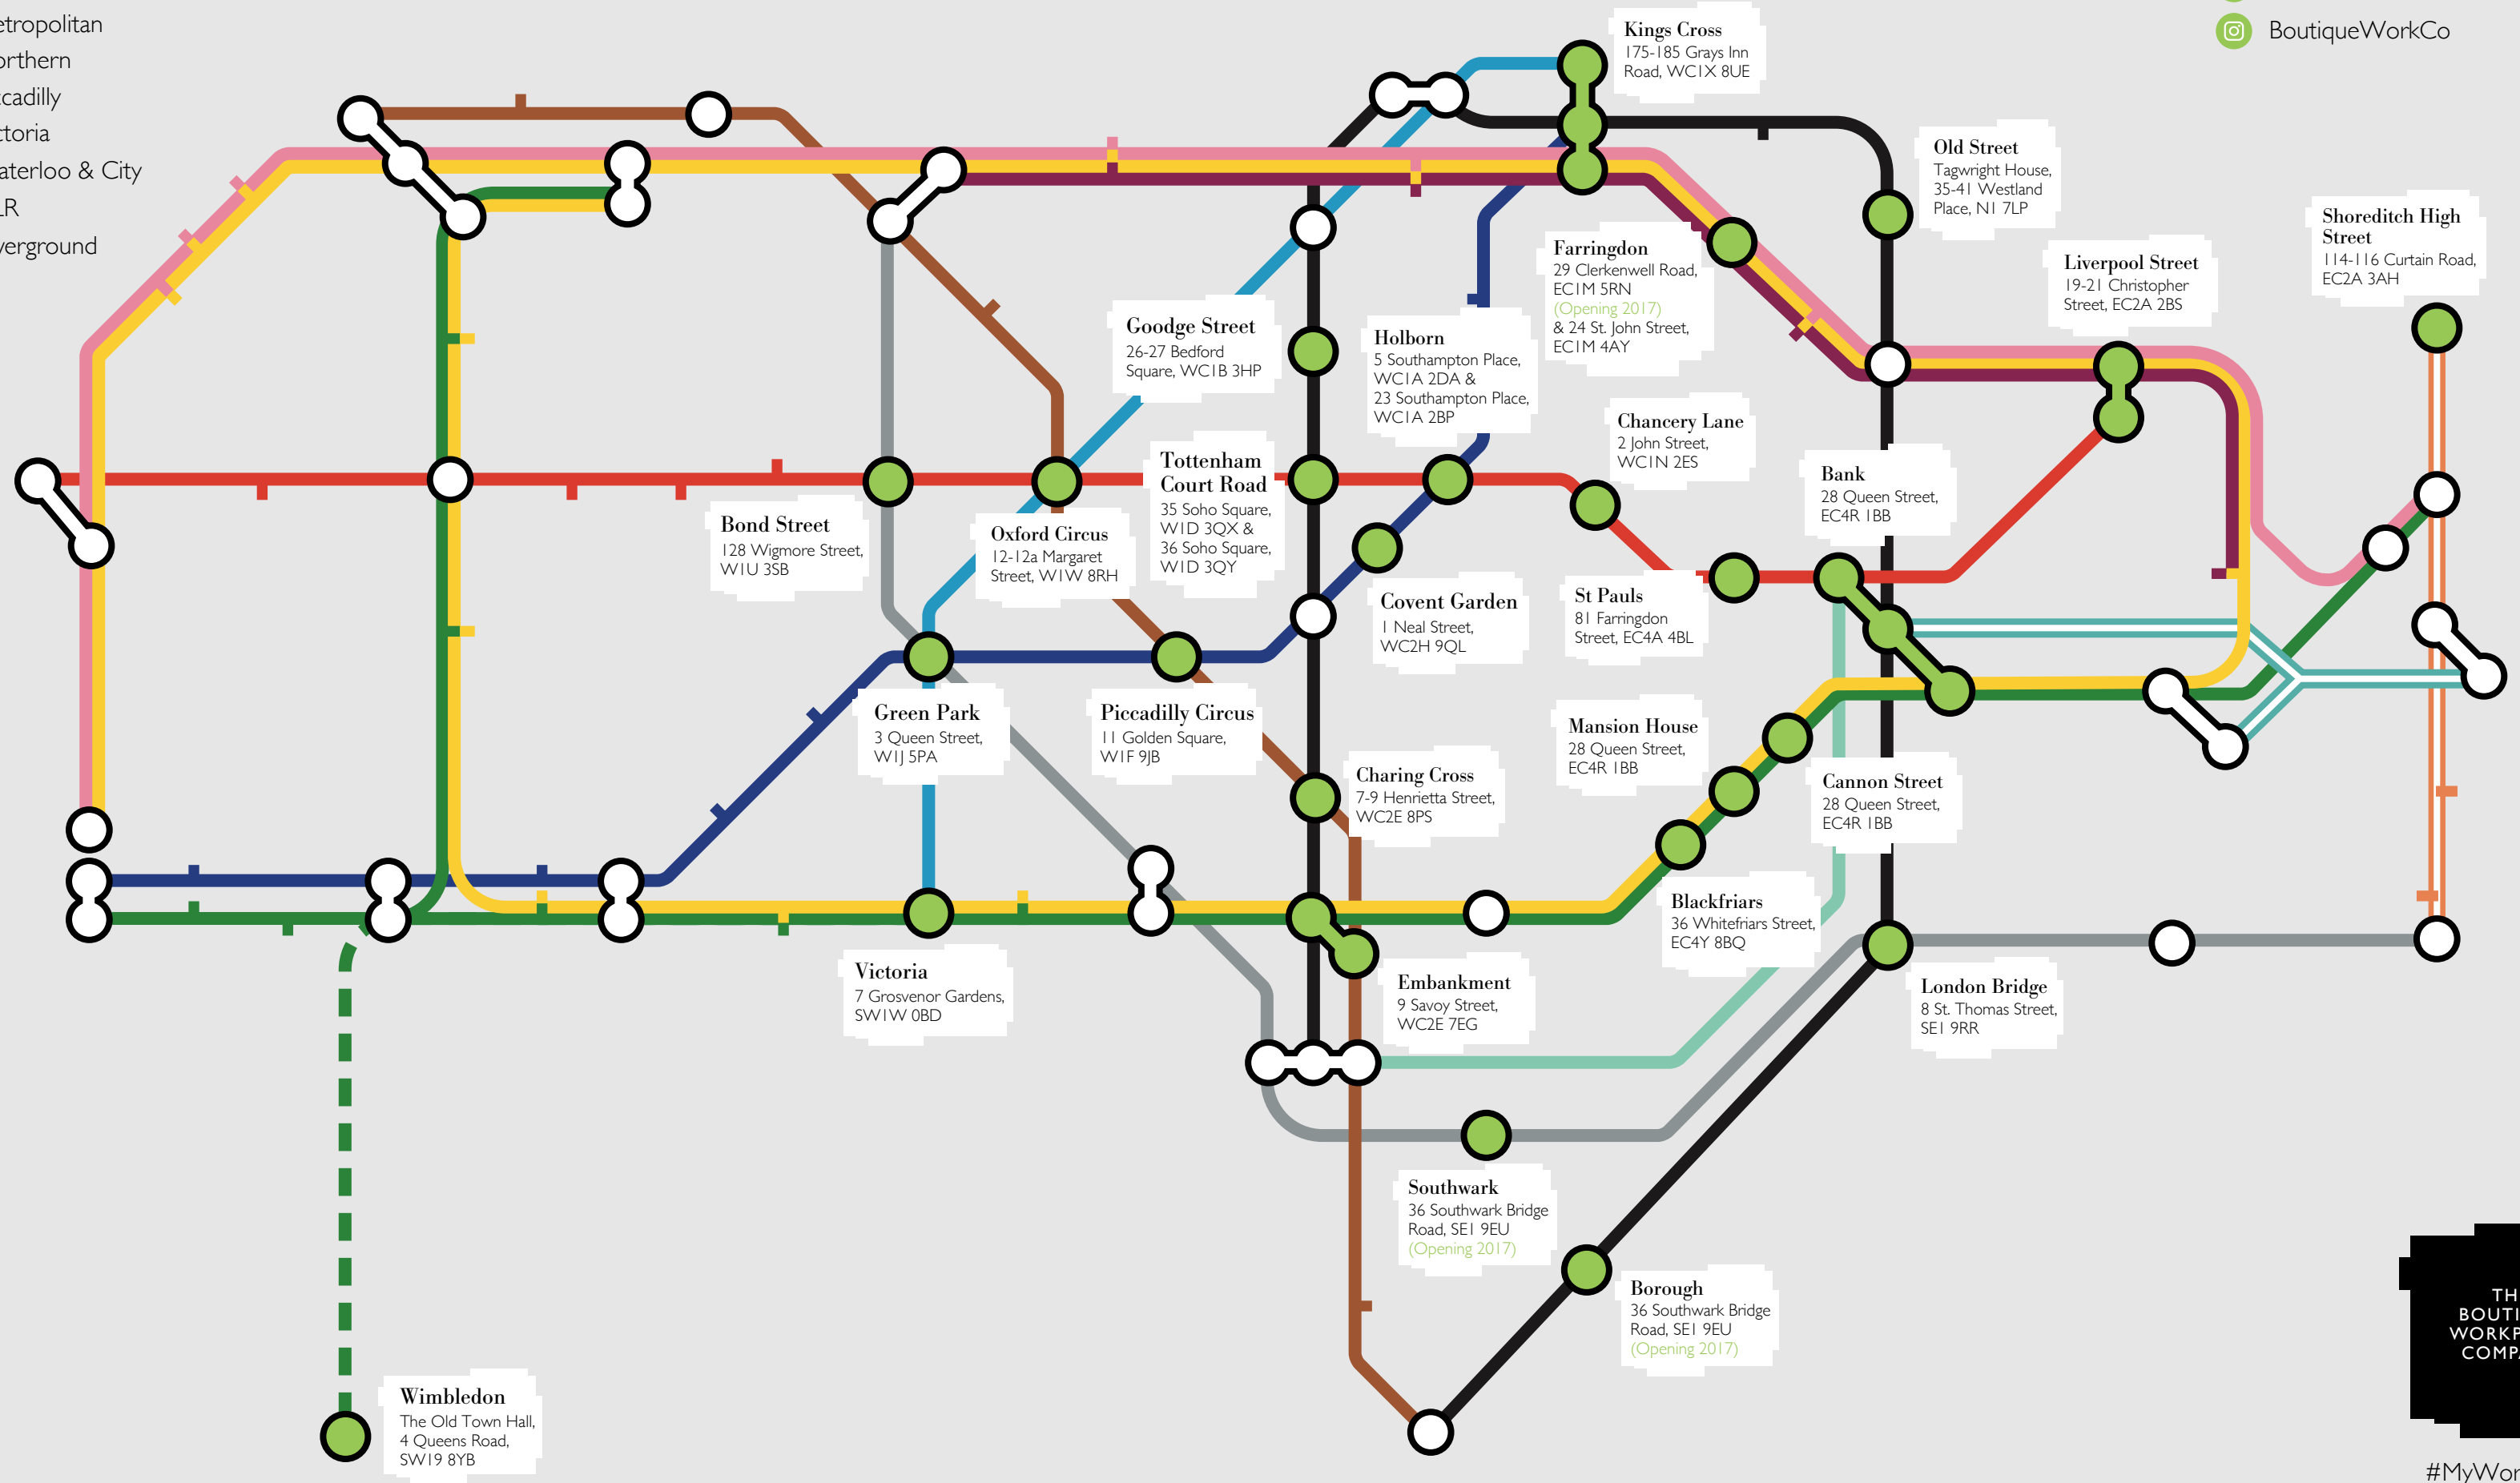

# Our Workplaces

Find the perfect workplace for your team

-  Bakerloo
-  Central
-  Circle
-  District
-  District (not showing stops between Earl's Court and Wimbledon)
-  Hammersmith & City
-  Jubilee
-  Metropolitan
-  Northern
-  Piccadilly
-  Victoria
-  Waterloo & City
-  DLR
-  Overground

#MyWorkplace