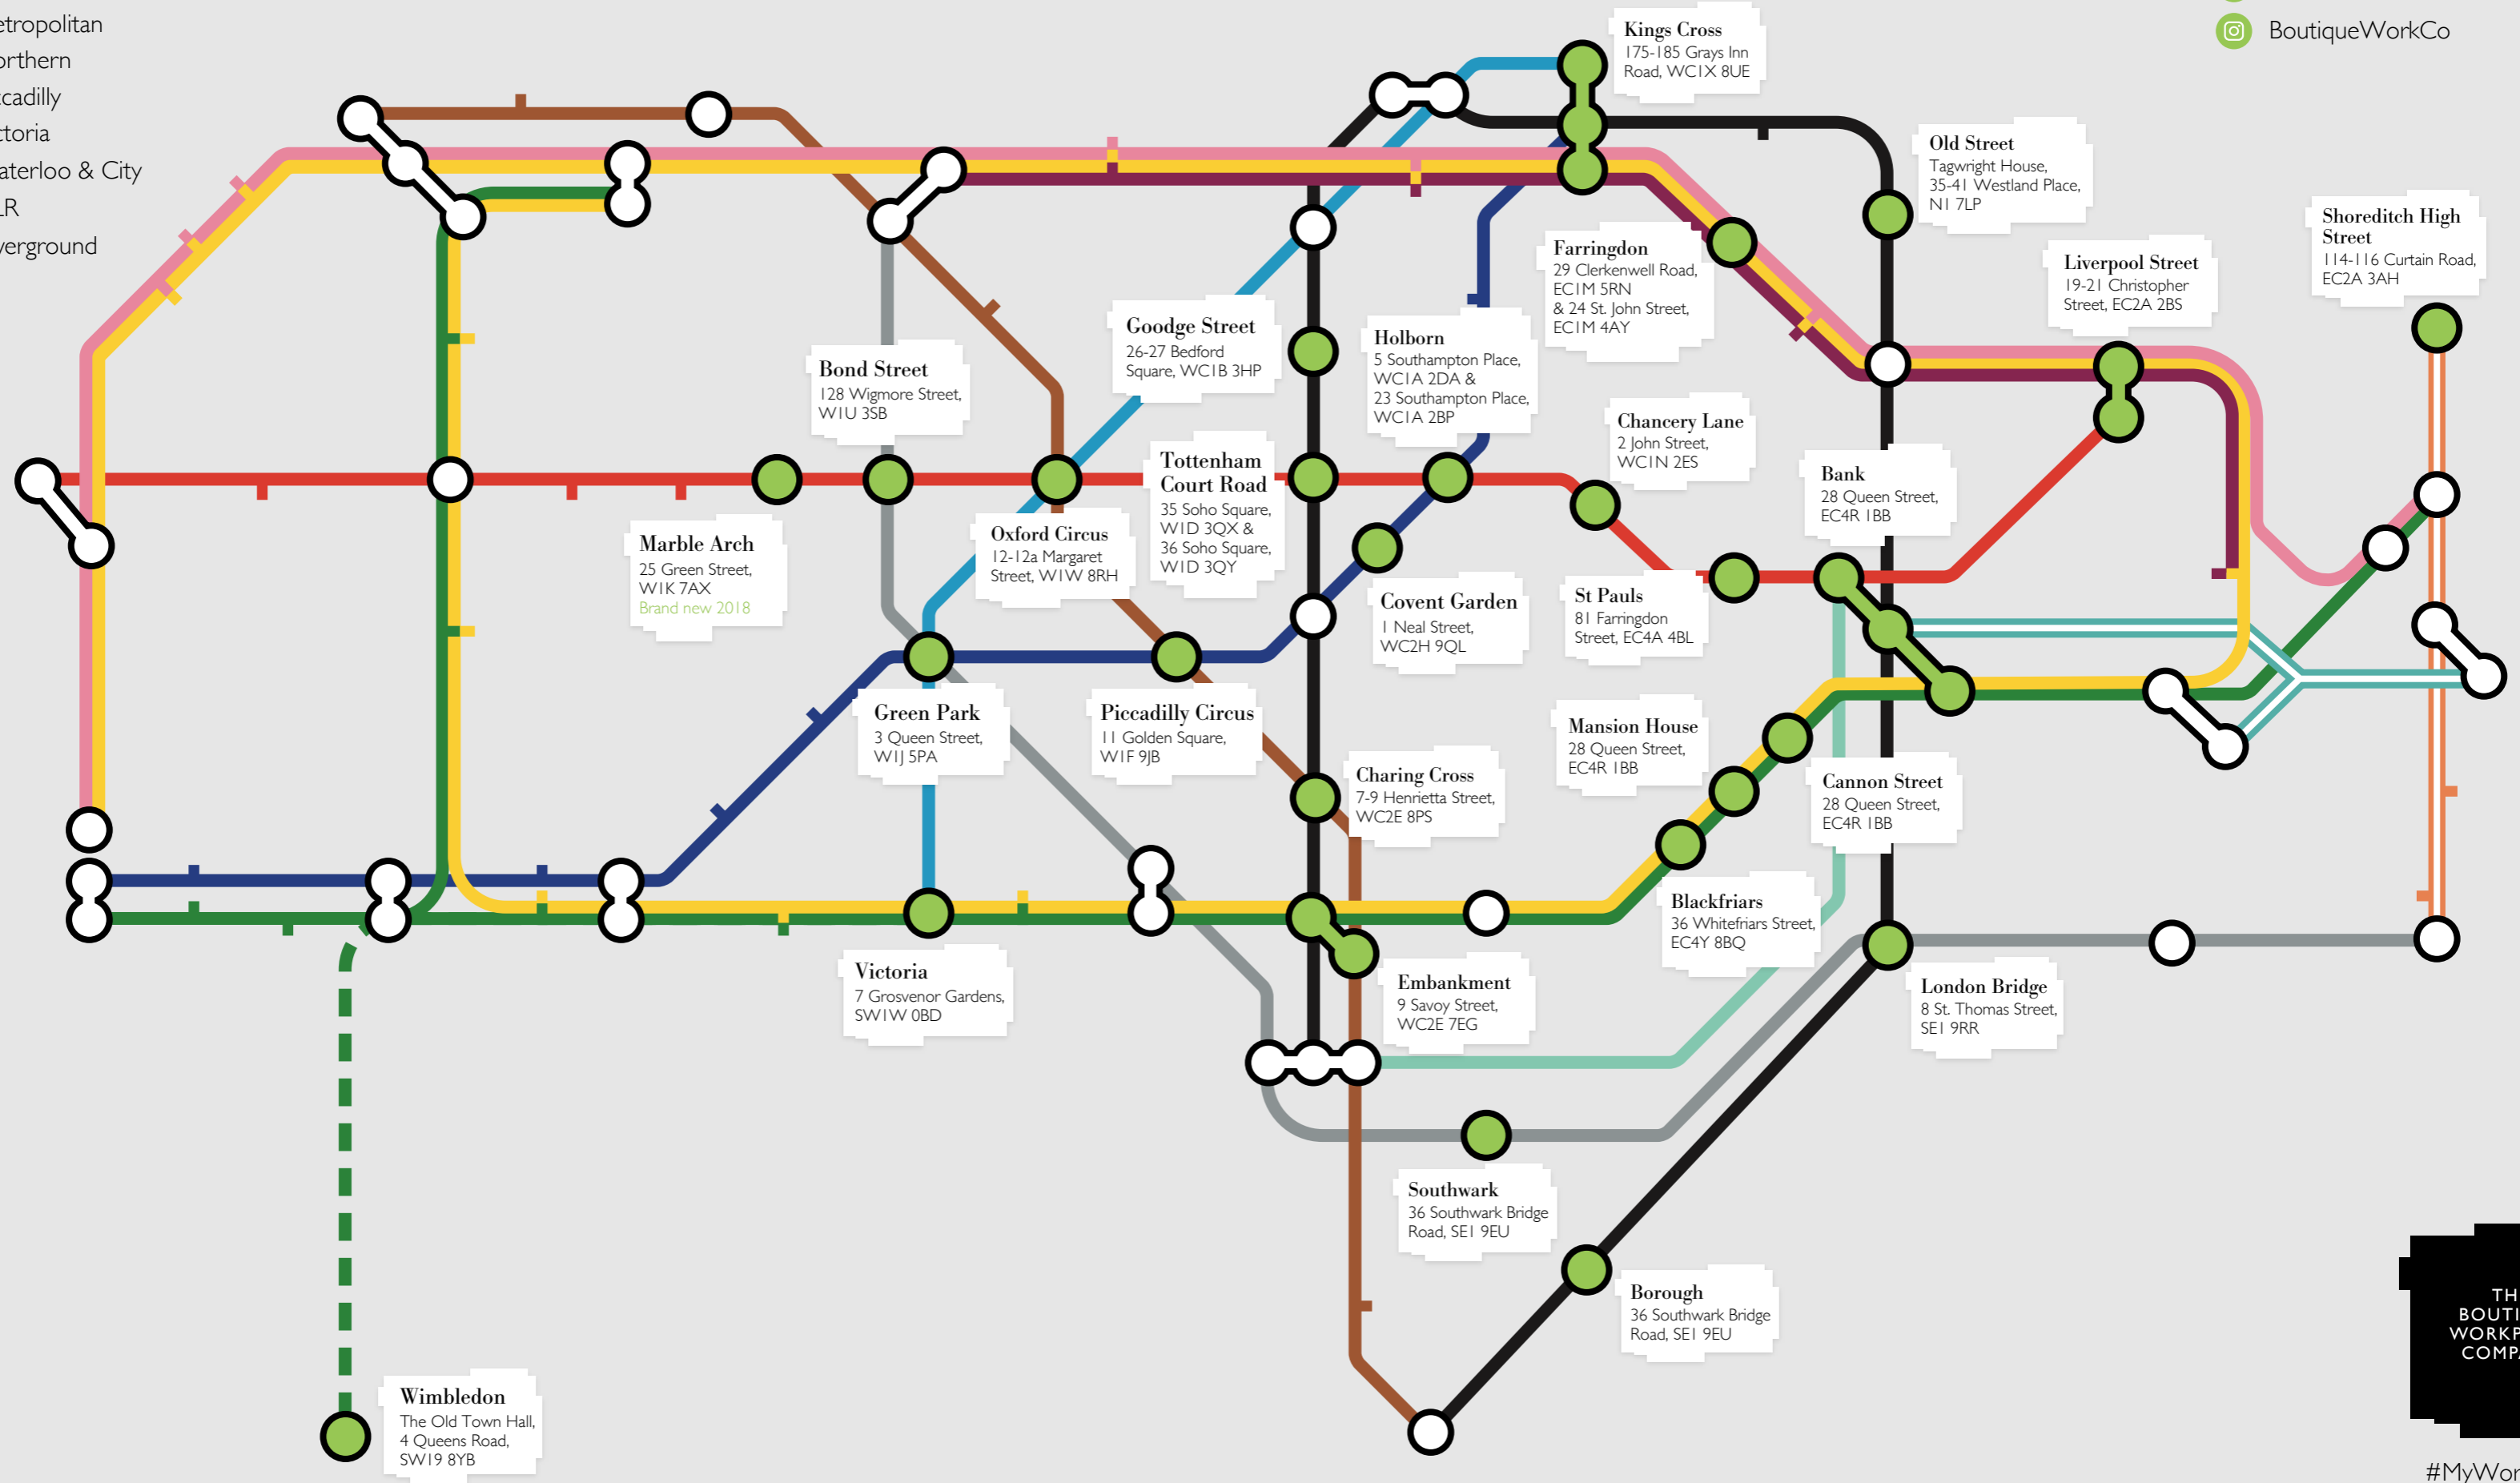

Our Workplaces

Find the perfect workplace for your team

- Bakerloo
- Central
- Circle
- District
- District (not showing stops between Earl's Court and Wimbledon)
- Hammersmith & City
- Jubilee
- Metropolitan
- Northern
- Piccadilly
- Victoria
- Waterloo & City
- DLR
- Overground

- enquiries@theboutiqueworkplace.co
- 020 3405 7000
- www.theboutiqueworkplace.co
- The Boutique Workplace Company
- The Boutique Workplace Company
- BoutiqueWorkCo
- BoutiqueWorkCo

#MyWorkplace