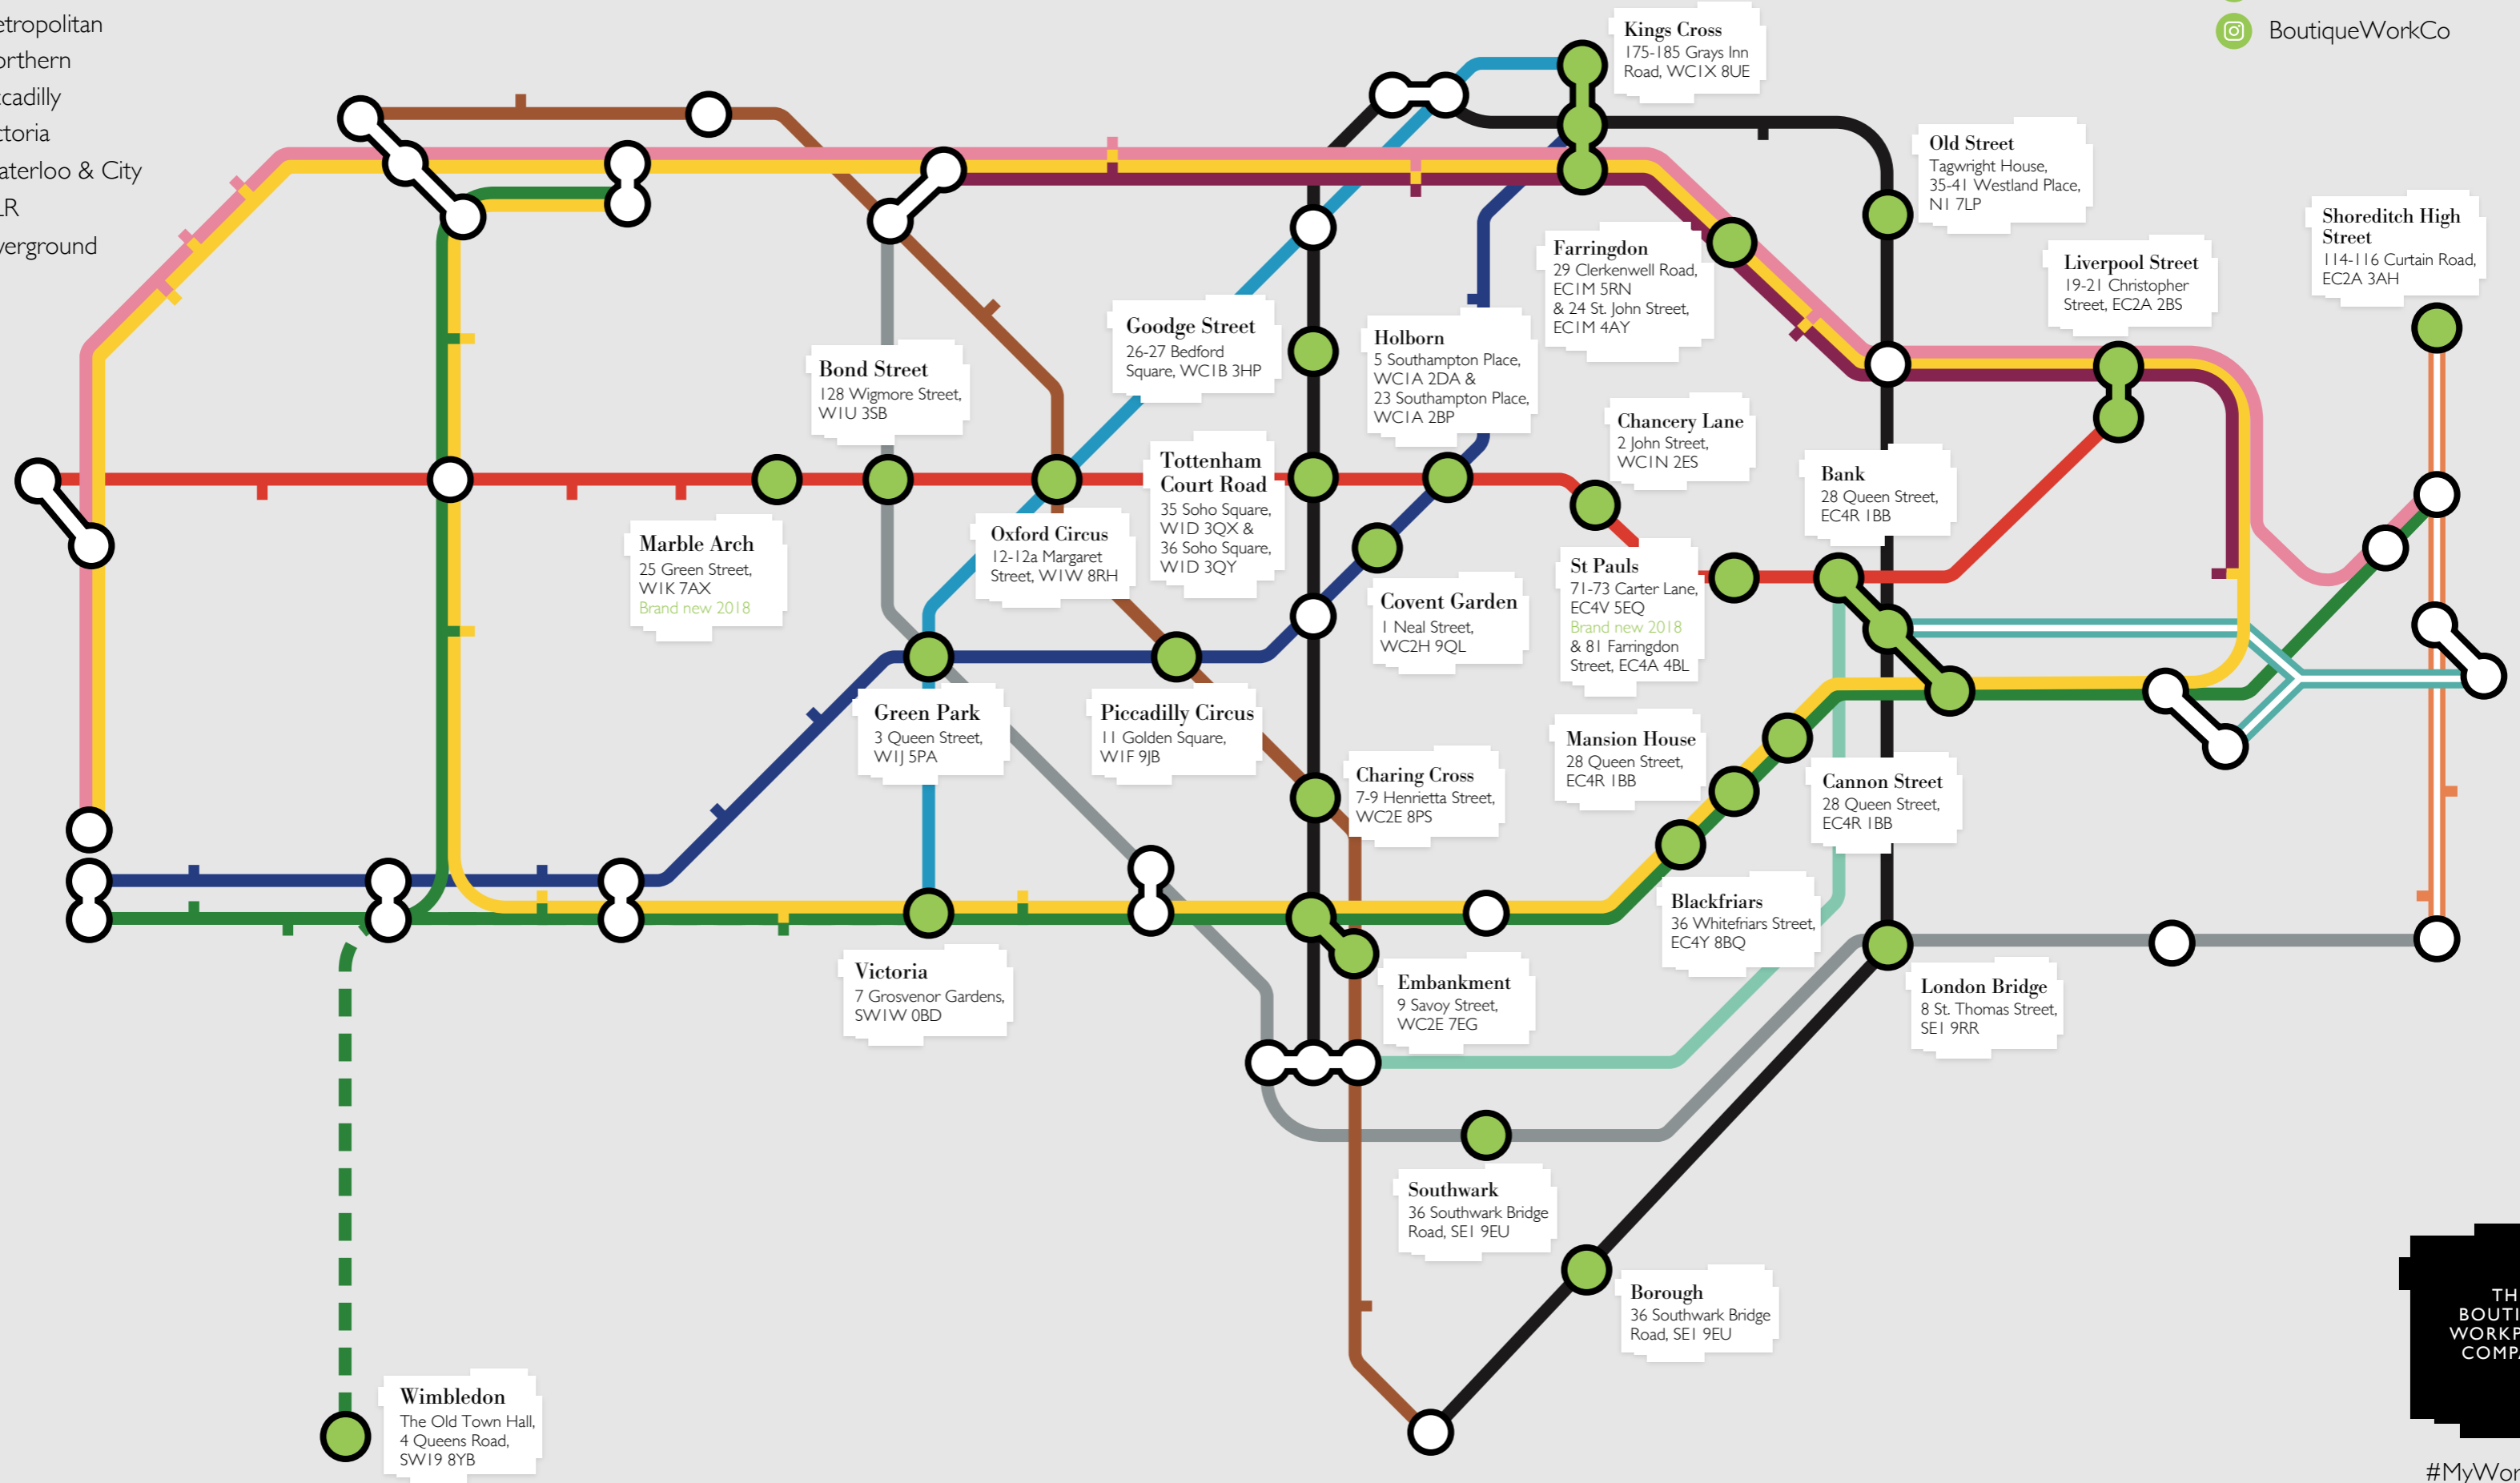

Our Workplaces

Find the perfect workplace for your team

- Bakerloo
- Central
- Circle
- District
- District (not showing stops between Earl's Court and Wimbledon)
- Hammersmith & City
- Jubilee
- Metropolitan
- Northern
- Piccadilly
- Victoria
- Waterloo & City
- DLR
- Overground

- enquiries@theboutiqueworkplace.co
- 020 3405 7000
- www.theboutiqueworkplace.co
- The Boutique Workplace Company
- The Boutique Workplace Company
- BoutiqueWorkCo
- BoutiqueWorkCo

#MyWorkplace