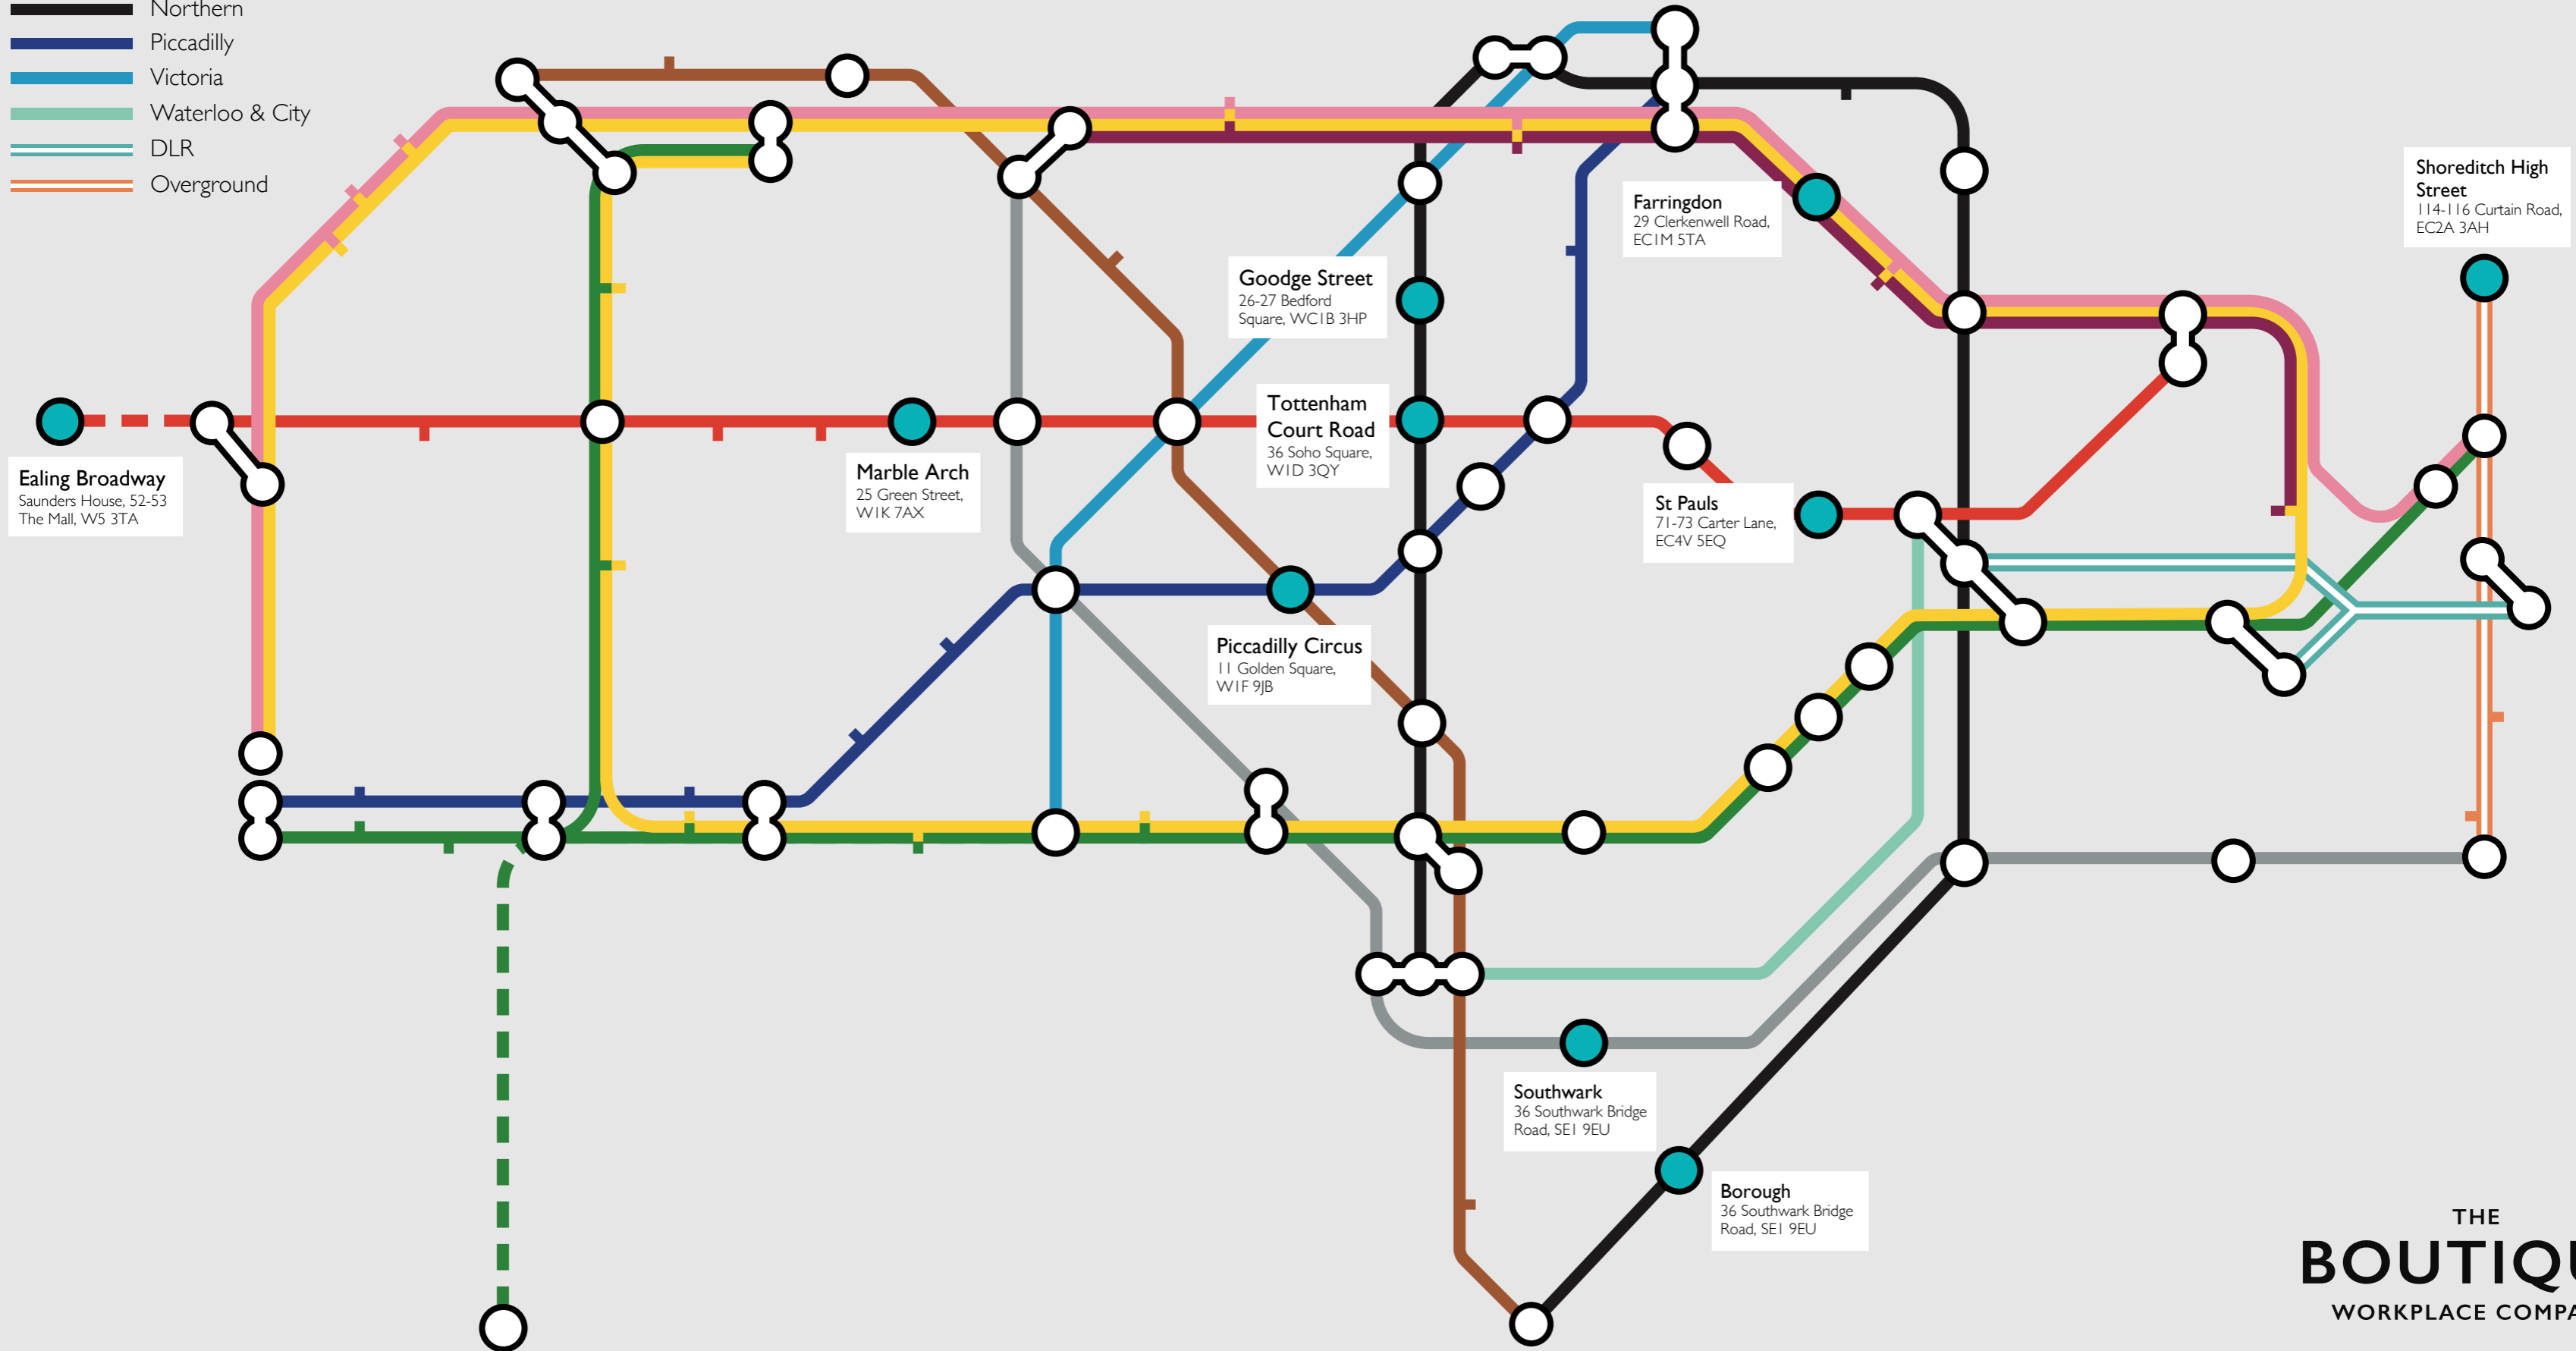

Our Membership Lounges

A space less ordinary

- Bakerloo
- Central
- Central (excluding stops between White City and Ealing Broadway)
- Circle
- District
- District (excluding stops between Earl's Court and Wimbledon)
- Hammersmith & City
- Jubilee
- Metropolitan
- Northern
- Piccadilly
- Victoria
- Waterloo & City
- DLR
- Overground

- enquiries@theboutiqueworkplace.co
- 020 3405 7000
- www.theboutiqueworkplace.co
- The Boutique Workplace Company
- The Boutique Workplace Company
- BoutiqueWorkCo
- BoutiqueWorkCo

THE
BOUTIQUE
WORKPLACE COMPANY

#MyWorkplace