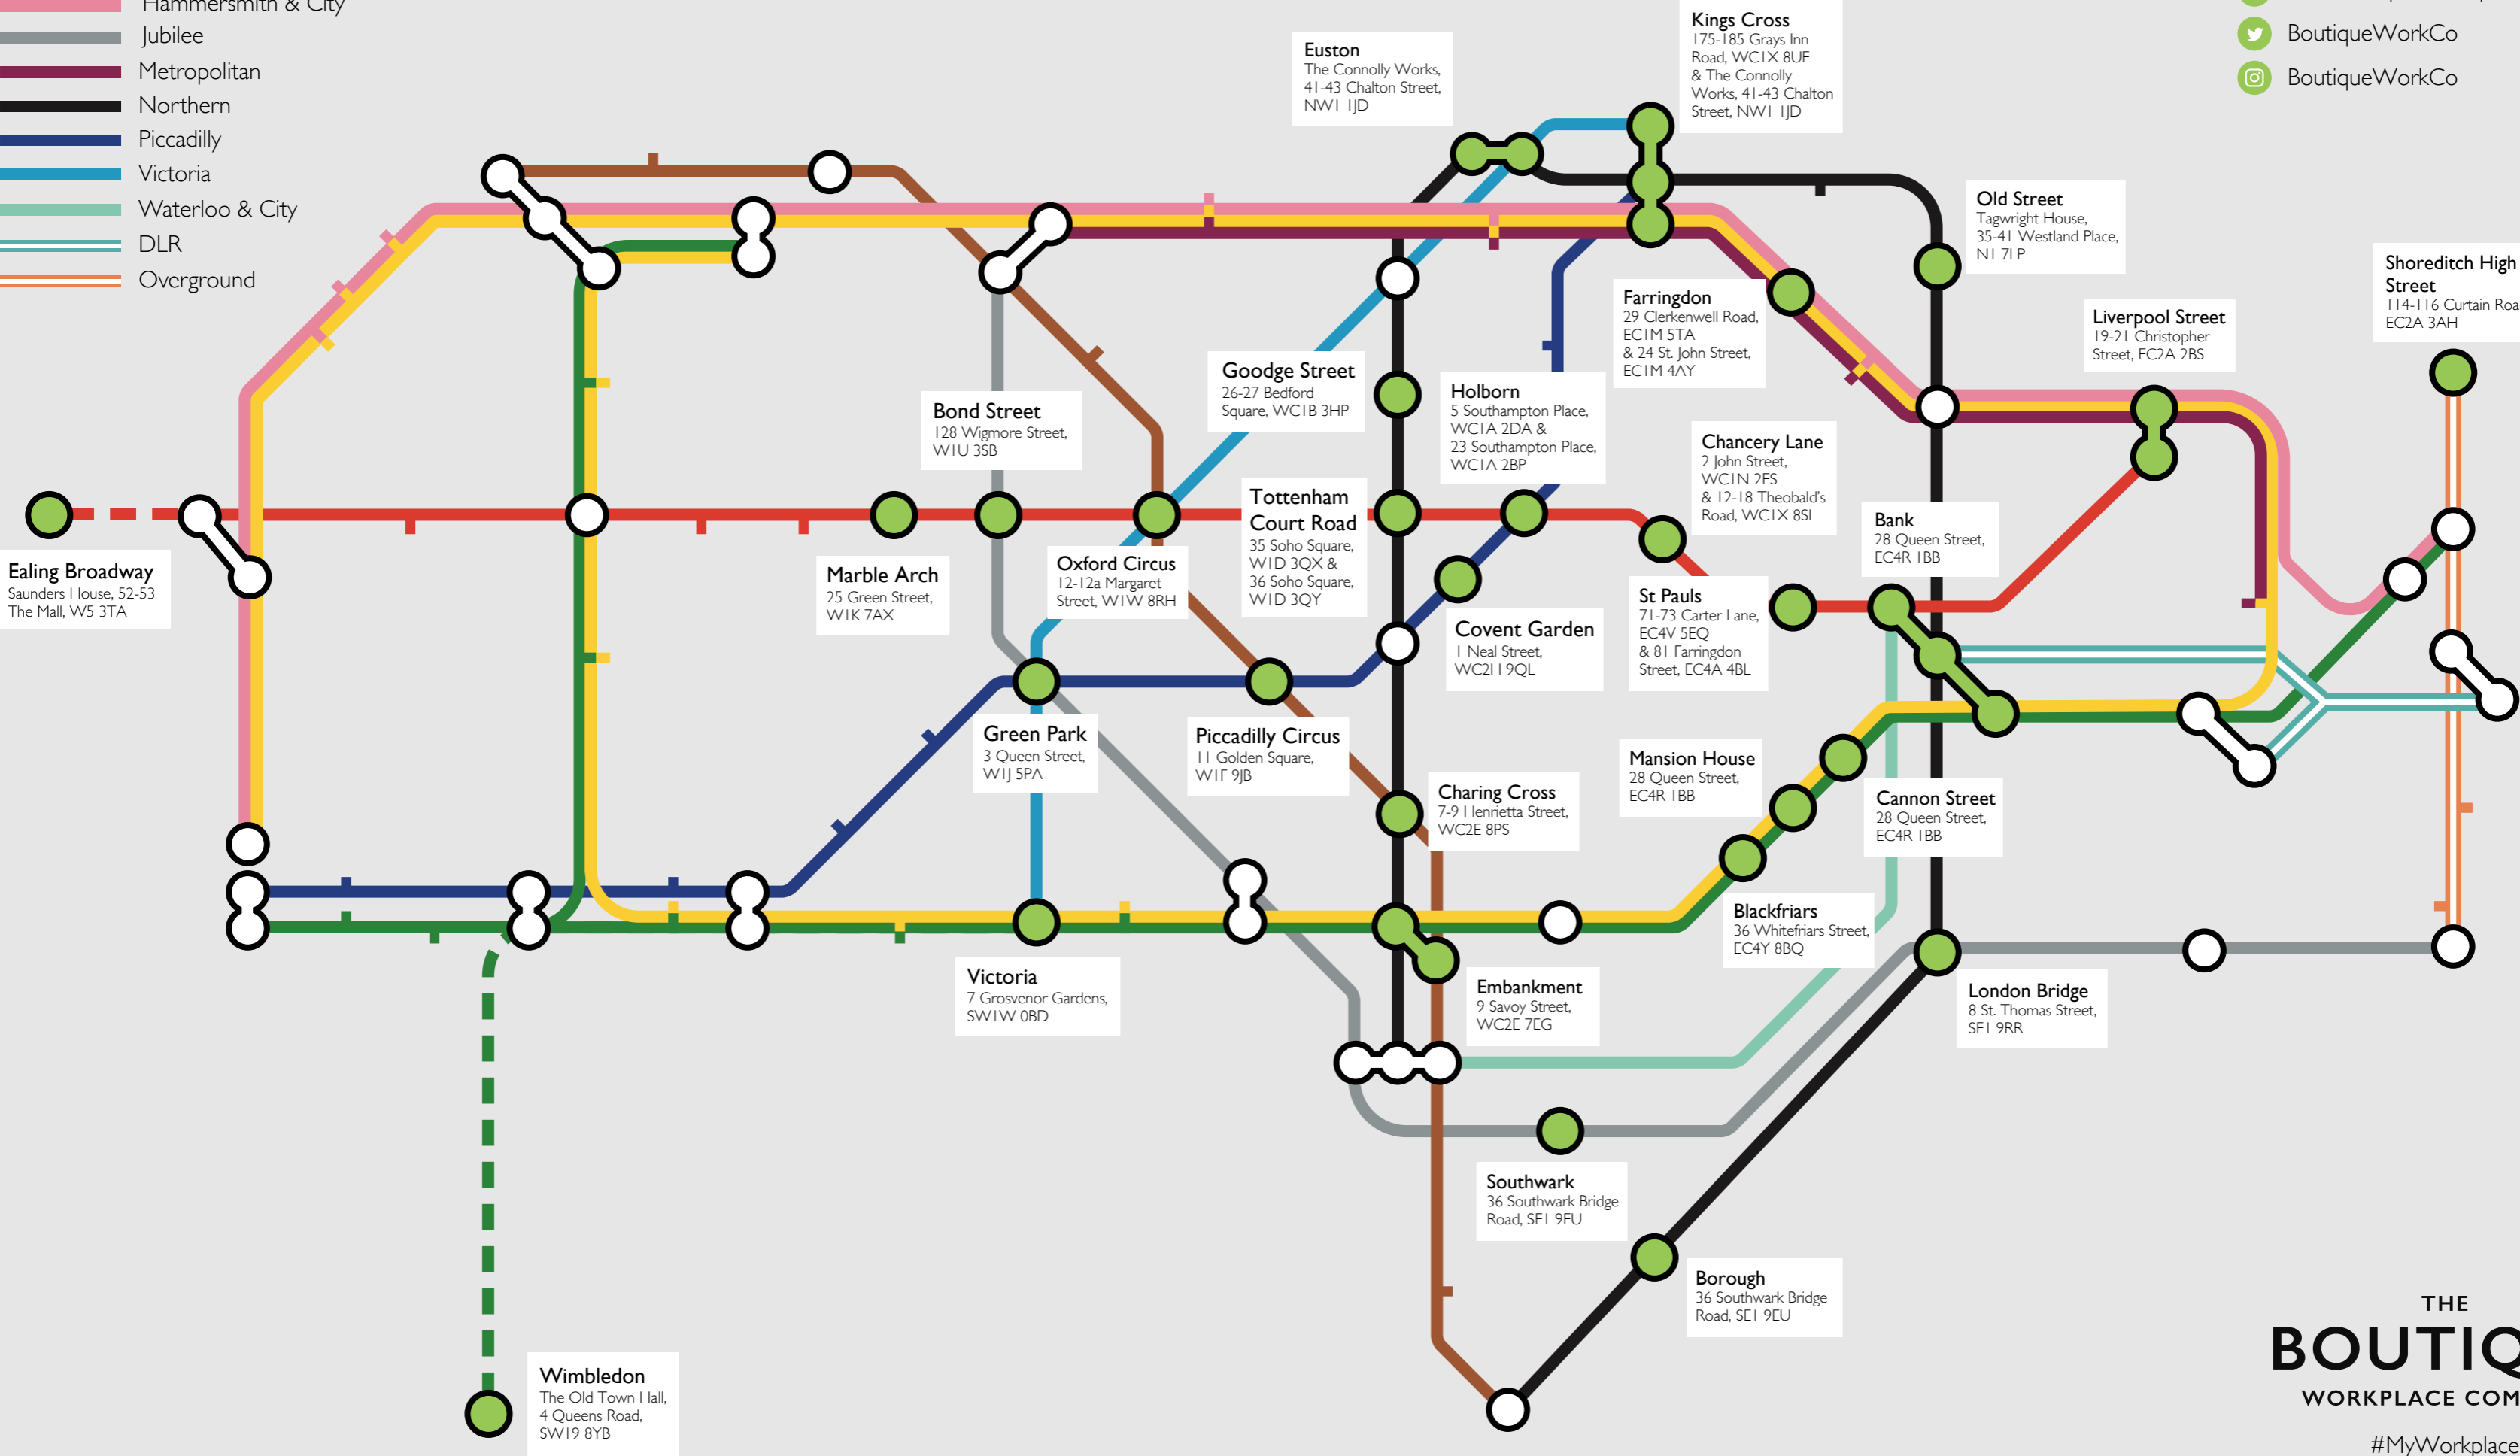

- Bakerloo
- Central
- Central (excluding stops between White City and Ealing Broadway)
- Circle
- District
- District (excluding stops between Earl's Court and Wimbledon)
- Hammersmith & City
- Jubilee
- Metropolitan
- Northern
- Piccadilly
- Victoria
- Waterloo & City
- DLR
- Overground